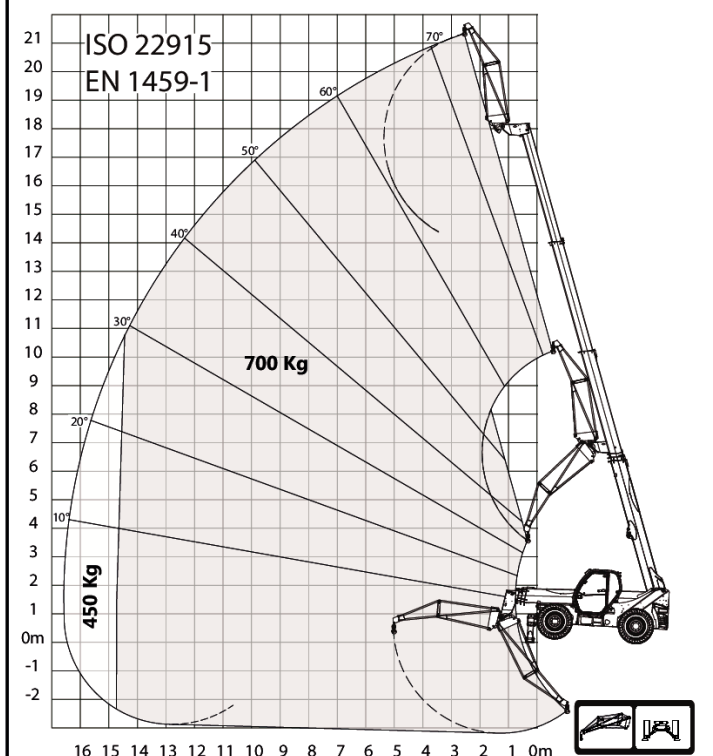

T40-180SLP 100 IIIA R-Series Telescopic Handler

Telescopic
Specifications

Load Charts

T40-180SLP 100 IIIA R-Series Telescopic Handler

Telescopic
Specifications

Load Charts

T40-180SLP 100 IIIA R-Series Telescopic Handler

Telescopic
Specifications

Load Charts

T40-180SLP 100 IIIA R-Series Telescopic Handler

Telescopic
Specifications

Load Charts