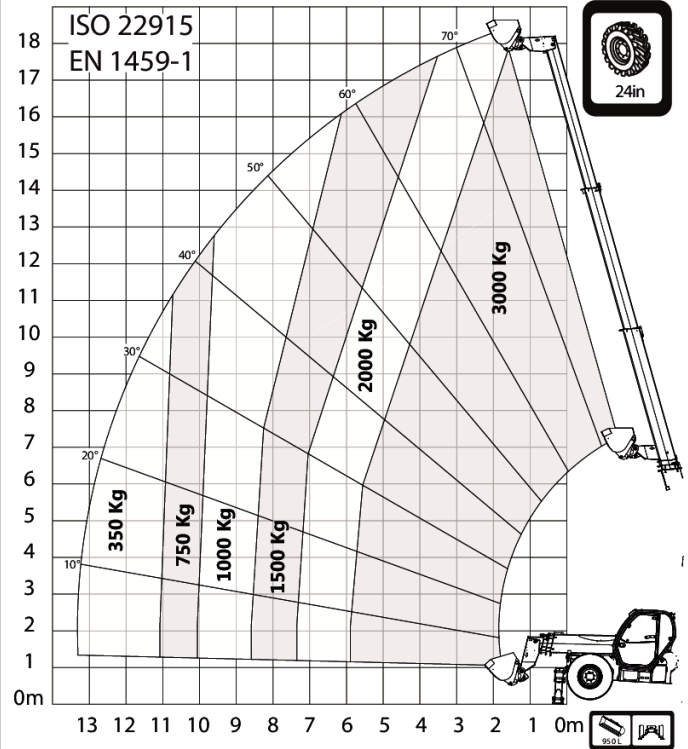

T40-180SLP 100 IIIA R-Series Telescopic Handler

Telescopic
Specifications

Load Charts

T40-180SLP 100 IIIA R-Series Telescopic Handler

Telescopic
Specifications

Load Charts

T40-180SLP 100 IIIA R-Series Telescopic Handler

Telescopic
Specifications

Load Charts

T40-180SLP 100 IIIA R-Series Telescopic Handler

Telescopic
Specifications

Load Charts