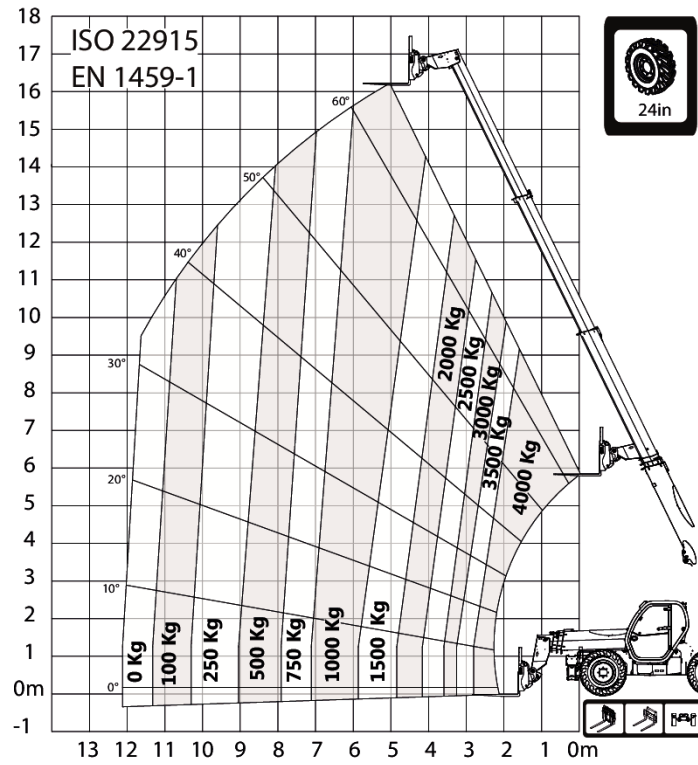

T40-180SLP 100 IIIA R-Series Telescopic Handler

Telescopic
Specifications

Load Charts

T40-180SLP 100 IIIA R-Series Telescopic Handler

Telescopic
Specifications

Load Charts

T40-180SLP 100 IIIA R-Series Telescopic Handler

Telescopic
Specifications

Load Charts

T40-180SLP 100 IIIA R-Series Telescopic Handler

Telescopic
Specifications

Load Charts