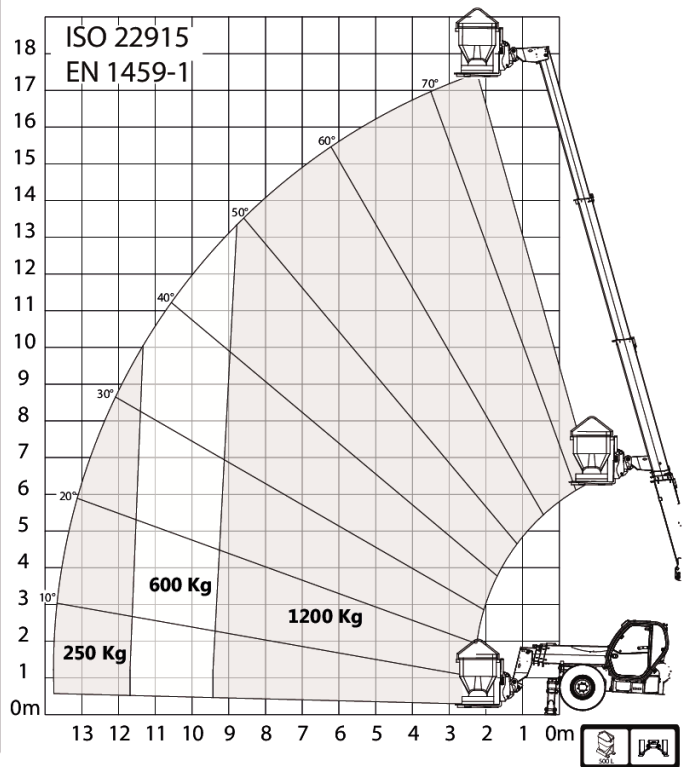

T40-180SLP 100 IIIA R-Series Telescopic Handler

Telescopic
Specifications

Load Charts

T40-180SLP 100 IIIA R-Series Telescopic Handler

Telescopic
Specifications

Load Charts

T40-180SLP 100 IIIA R-Series Telescopic Handler

Telescopic
Specifications

Load Charts

T40-180SLP 100 IIIA R-Series Telescopic Handler

Telescopic
Specifications

Load Charts