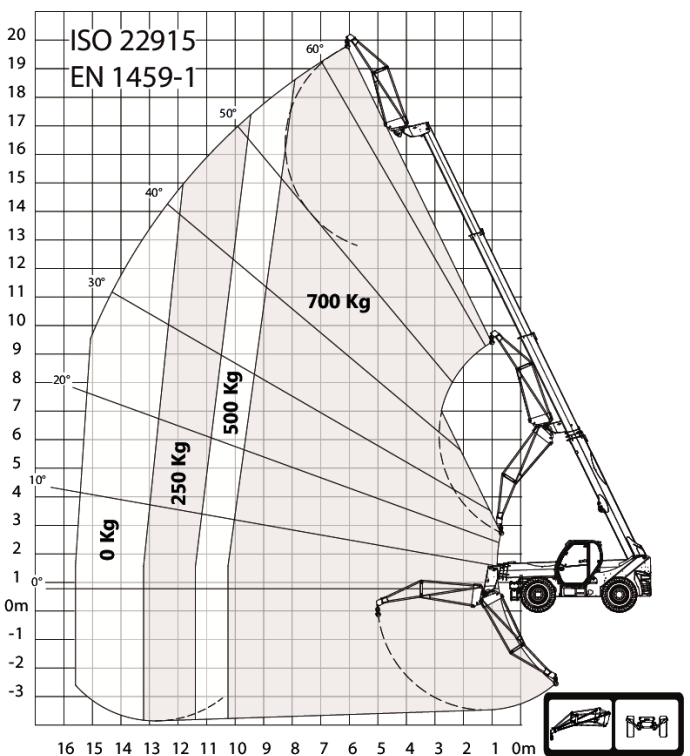

T40-180SLP 100 IIIA R-Series Telescopic Handler

Telescopic
Specifications

Load Charts

T40-180SLP 100 IIIA R-Series Telescopic Handler

Telescopic
Specifications

Load Charts

T40-180SLP 100 IIIA R-Series Telescopic Handler

Telescopic
Specifications

Load Charts

T40-180SLP 100 IIIA R-Series Telescopic Handler

Telescopic
Specifications

Load Charts