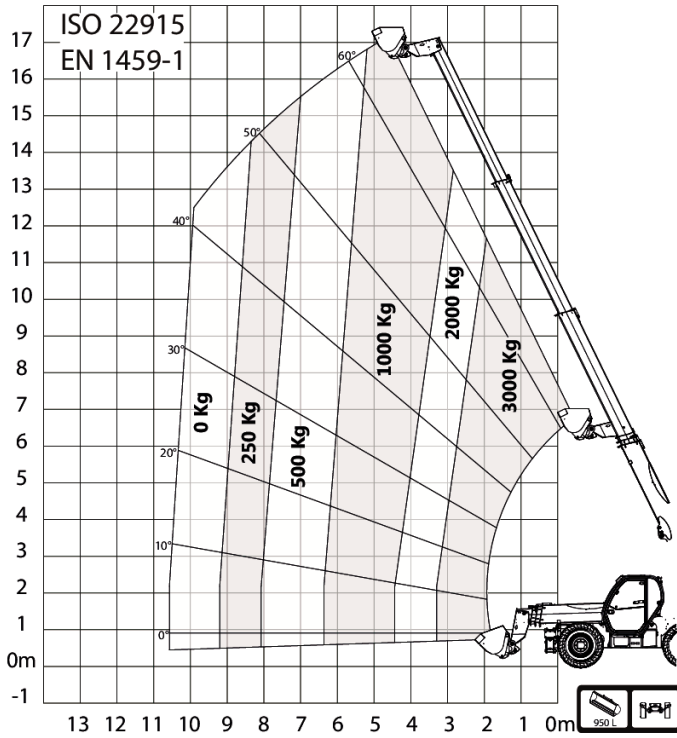

T40-180SLP 100 IIIA R-Series Telescopic Handler

Telescopic
Specifications

Load Charts

T40-180SLP 100 IIIA R-Series Telescopic Handler

Telescopic
Specifications

Load Charts

T40-180SLP 100 IIIA R-Series Telescopic Handler

Telescopic
Specifications

Load Charts

T40-180SLP 100 IIIA R-Series Telescopic Handler

Telescopic
Specifications

Load Charts