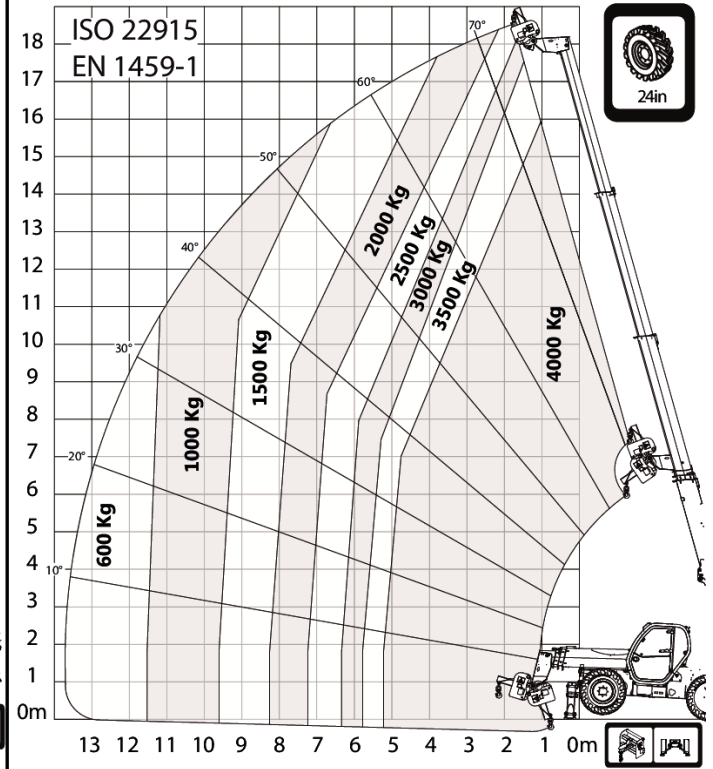

T40-180SLP 100 IIIA R-Series Telescopic Handler

Telescopic
Specifications

Load Charts

T40-180SLP 100 IIIA R-Series Telescopic Handler

Telescopic
Specifications

Load Charts

T40-180SLP 100 IIIA R-Series Telescopic Handler

Telescopic
Specifications

Load Charts

T40-180SLP 100 IIIA R-Series Telescopic Handler

Telescopic
Specifications

Load Charts