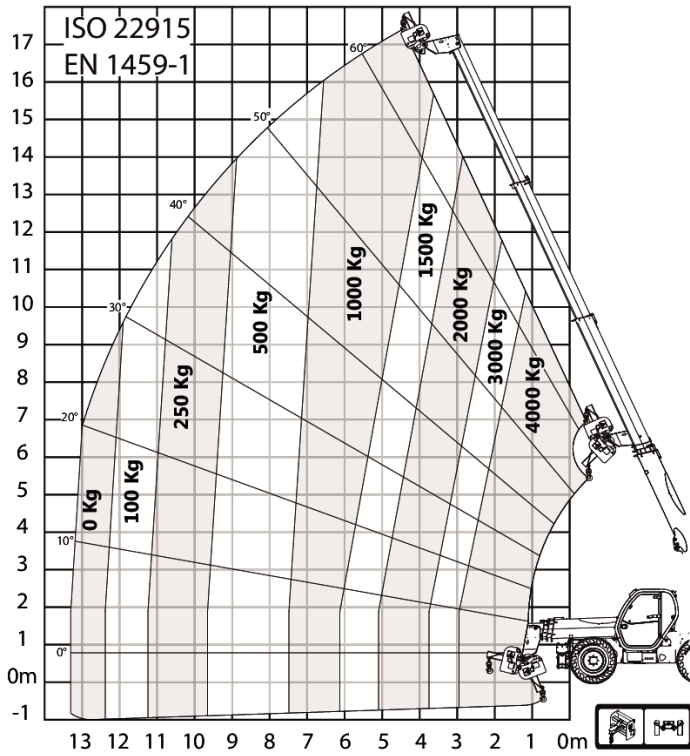

T40-180SLP 100 IIIA R-Series Telescopic Handler

Telescopic
Specifications

Load Charts

T40-180SLP 100 IIIA R-Series Telescopic Handler

Telescopic
Specifications

Load Charts

T40-180SLP 100 IIIA R-Series Telescopic Handler

Telescopic
Specifications

Load Charts

T40-180SLP 100 IIIA R-Series Telescopic Handler

Telescopic
Specifications

Load Charts