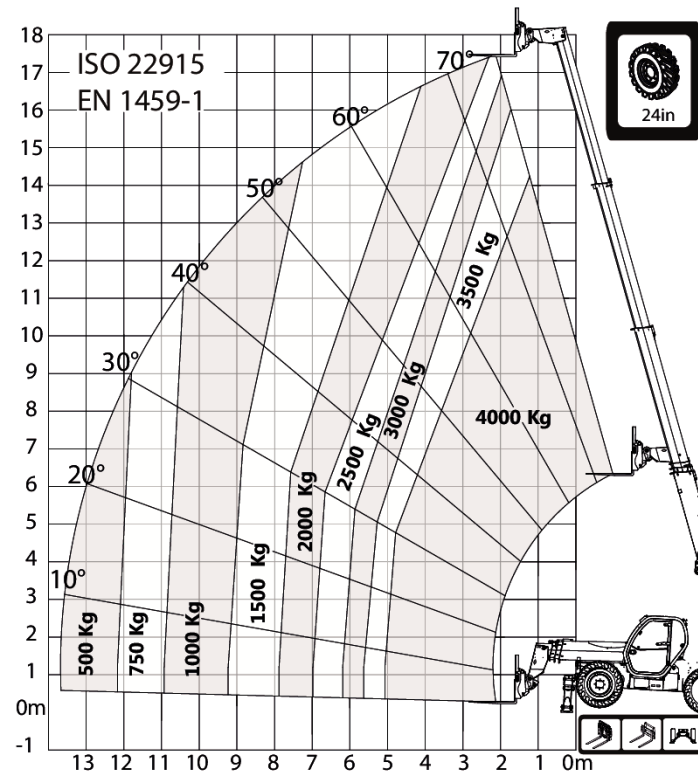

T40-180SLP 100 IIIA R-Series Telescopic Handler

Telescopic
Specifications

Load Charts

T40-180SLP 100 IIIA R-Series Telescopic Handler

Telescopic
Specifications

Load Charts

T40-180SLP 100 IIIA R-Series Telescopic Handler

Telescopic
Specifications

Load Charts

T40-180SLP 100 IIIA R-Series Telescopic Handler

Telescopic
Specifications

Load Charts