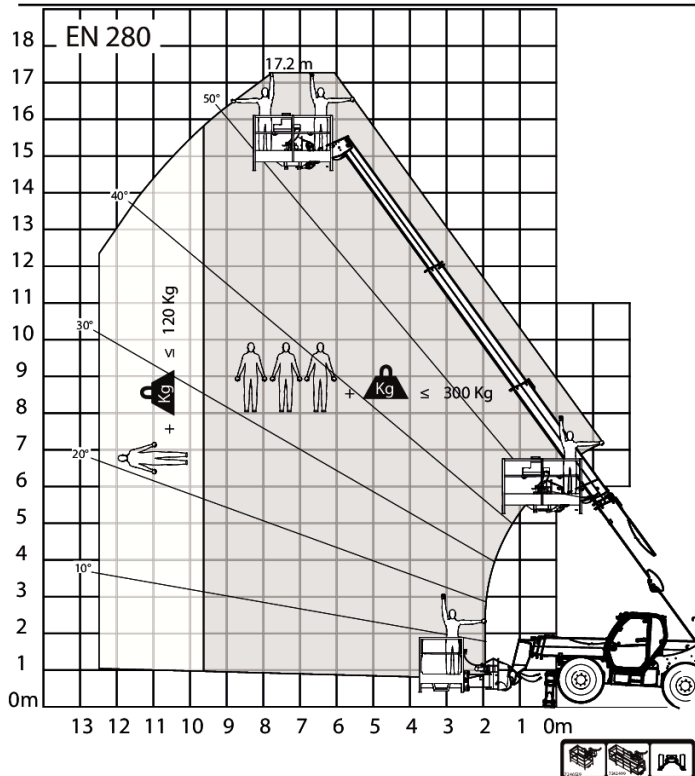

T40-180SLP 100 IIIA R-Series Telescopic Handler

Telescopic
Specifications

Load Charts

T40-180SLP 100 IIIA R-Series Telescopic Handler

Telescopic
Specifications

Load Charts

T40-180SLP 100 IIIA R-Series Telescopic Handler

Telescopic
Specifications

Load Charts

T40-180SLP 100 IIIA R-Series Telescopic Handler

Telescopic
Specifications

Load Charts